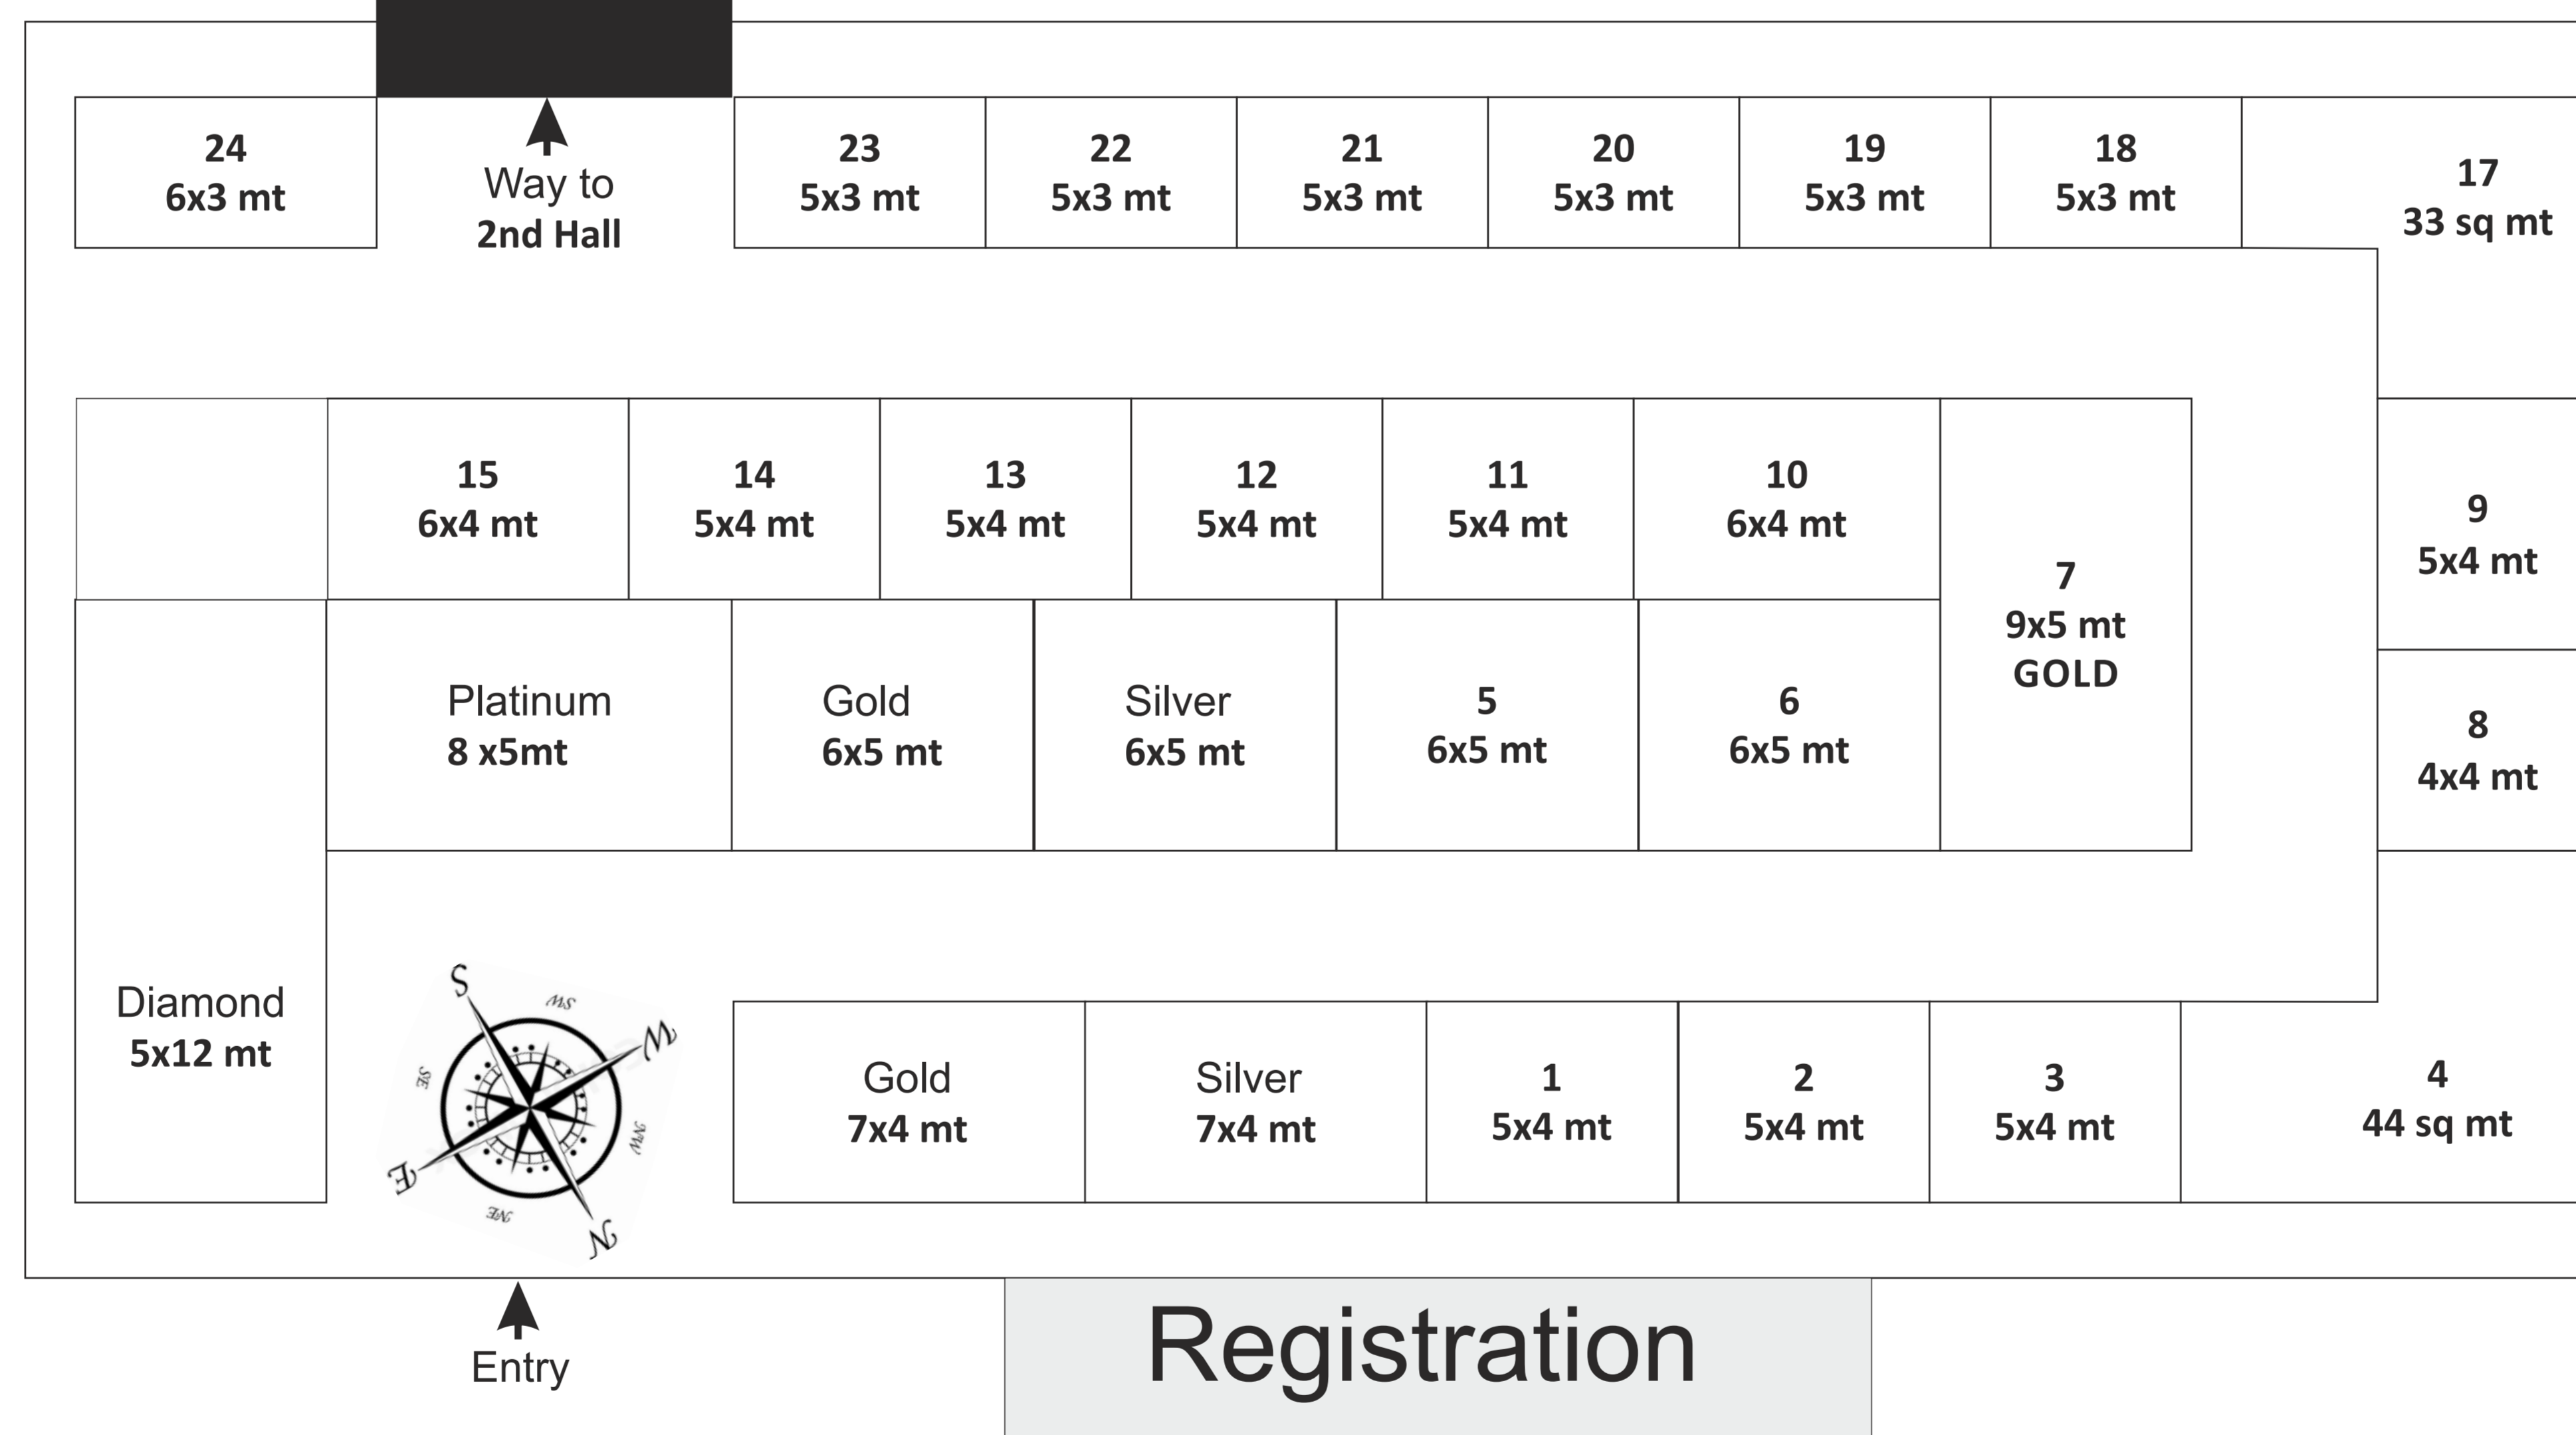

Bhairo Singh Shekhavat
SAMADHI

HALL 2

HALL 3

Floor Plan

Conference /
Program Hall/
Rest Area/
Meeting Area/
Association and
Federation
Office

HALL 1

Reserve
Space

ROAD

STADIUM