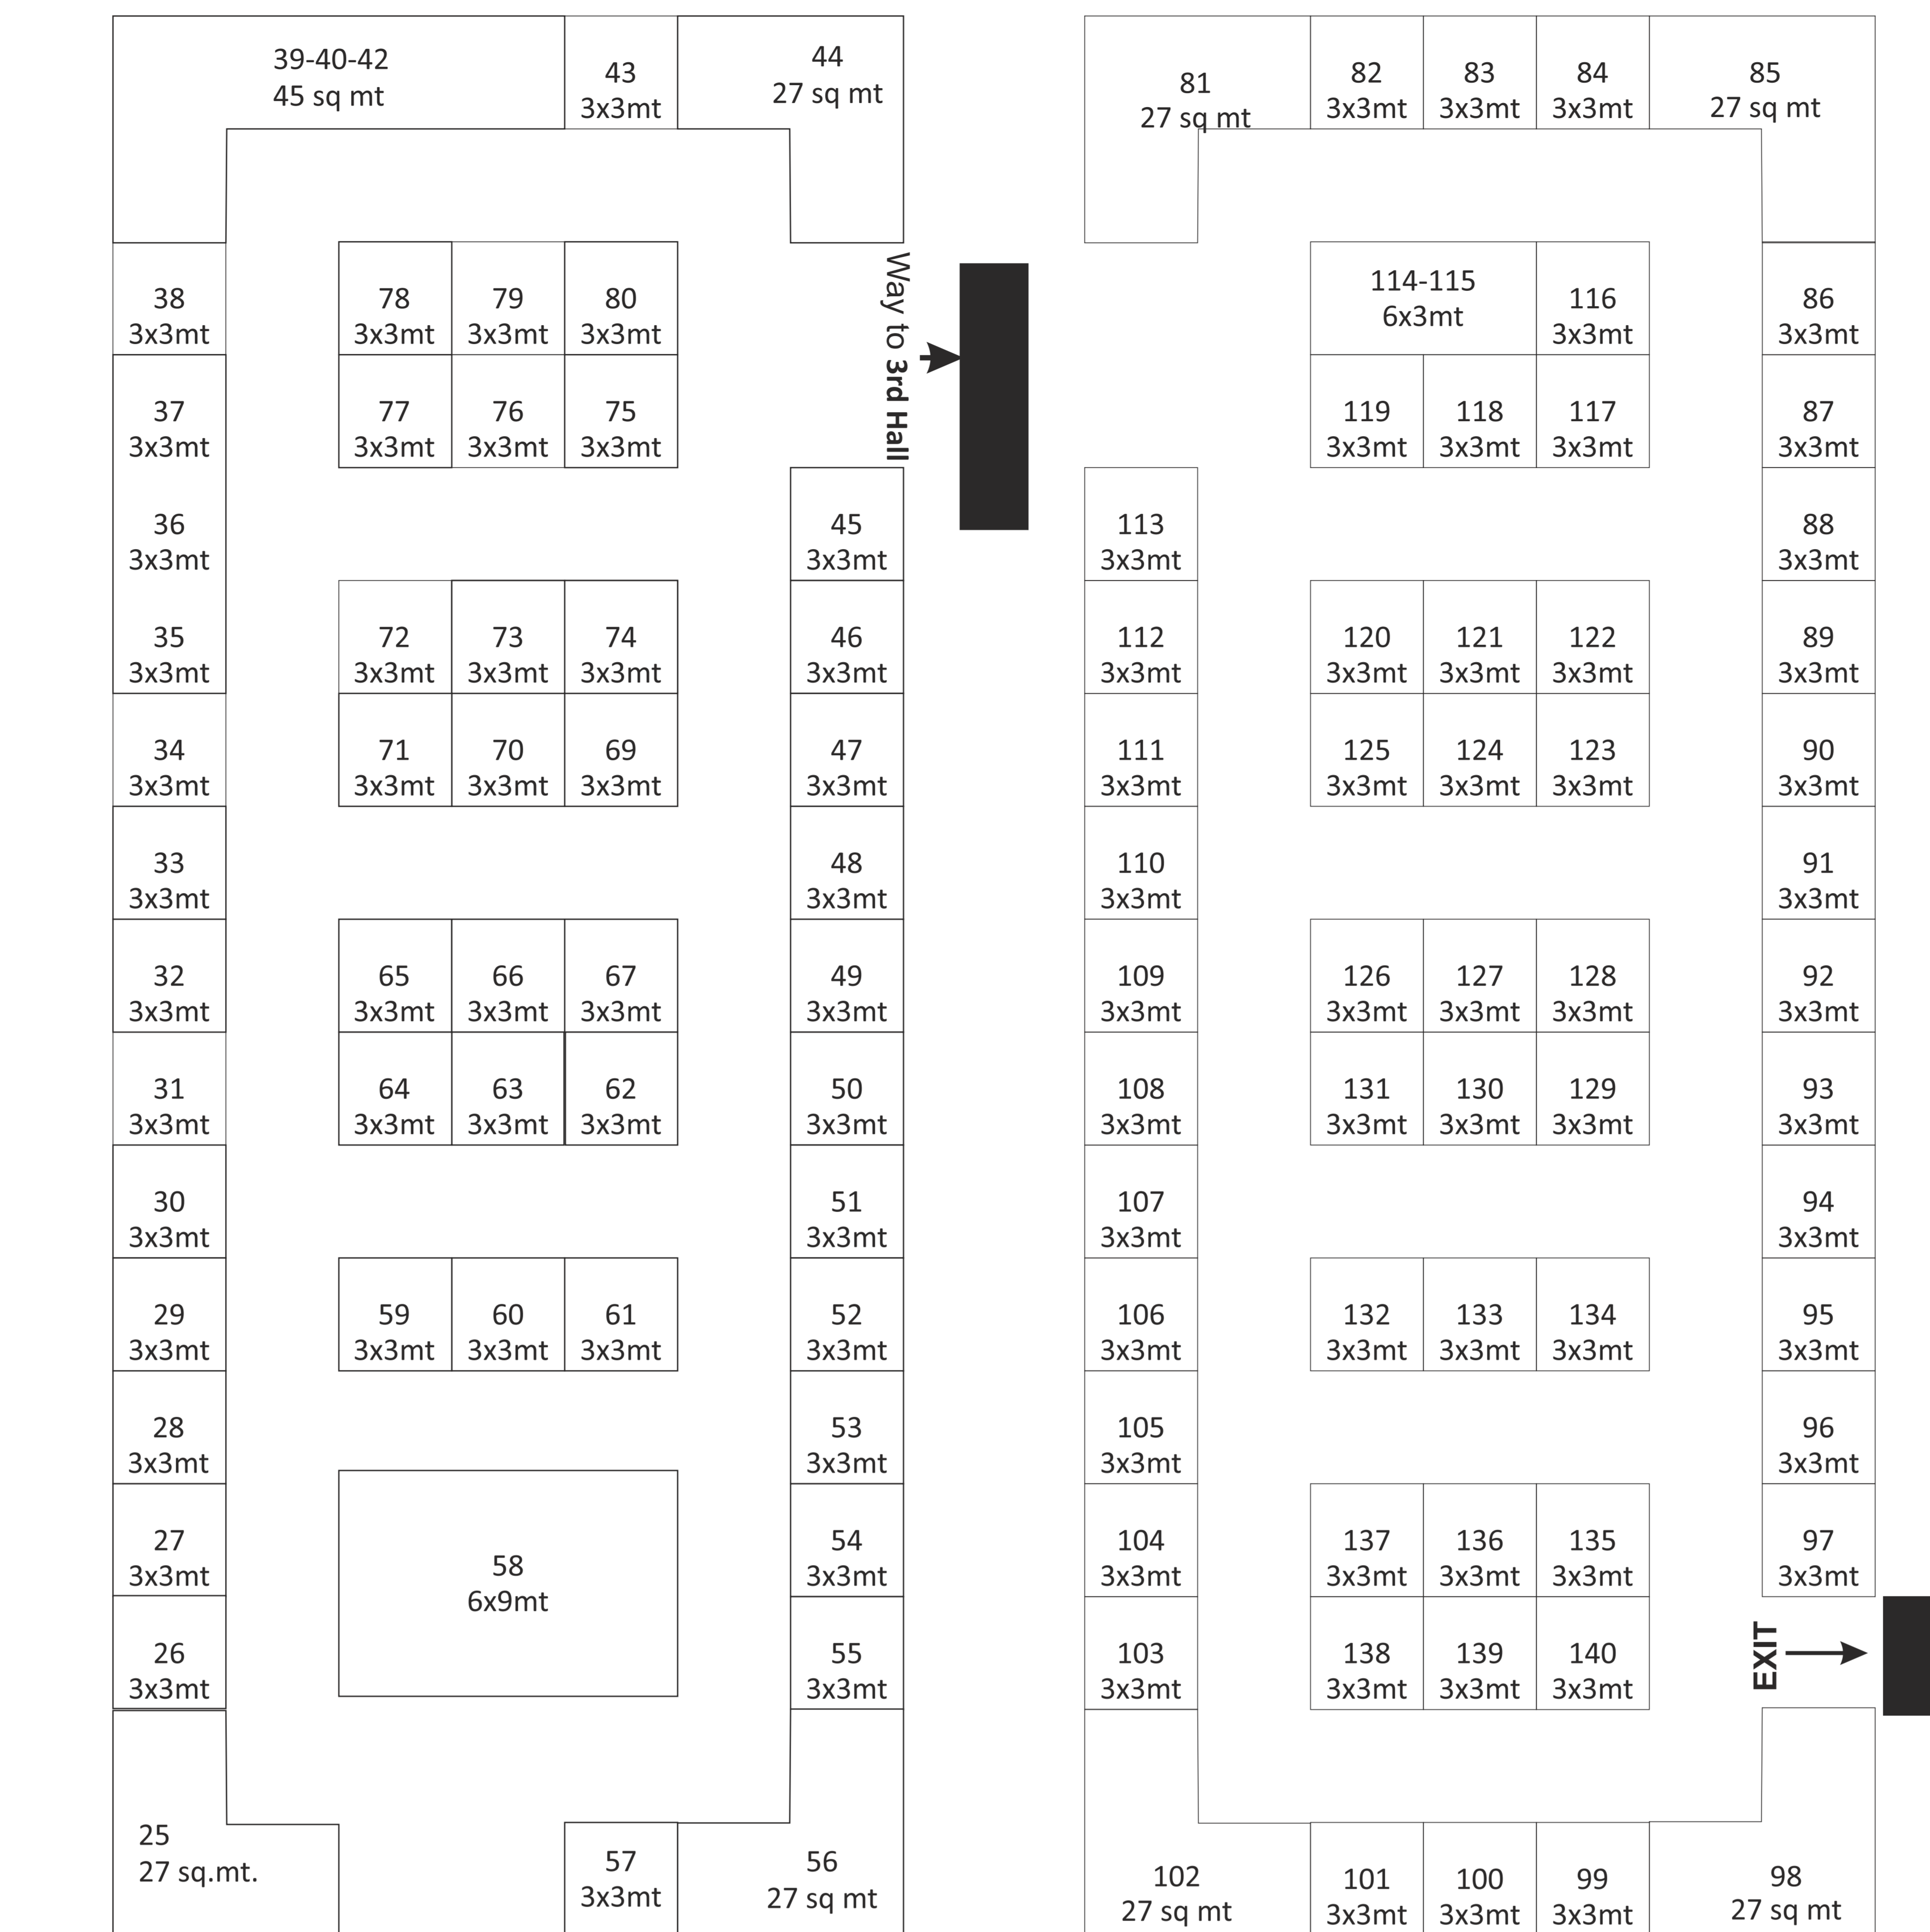

Bhairo Singh Shekhavat
SAMADHI

HALL 2

HALL 3

Floor Plan

Conference /
Program Hall/
Rest Area/
Meeting Area/
Association and
Federation
Office

HALL 1

Reserve
Space

ROAD

STADIUM