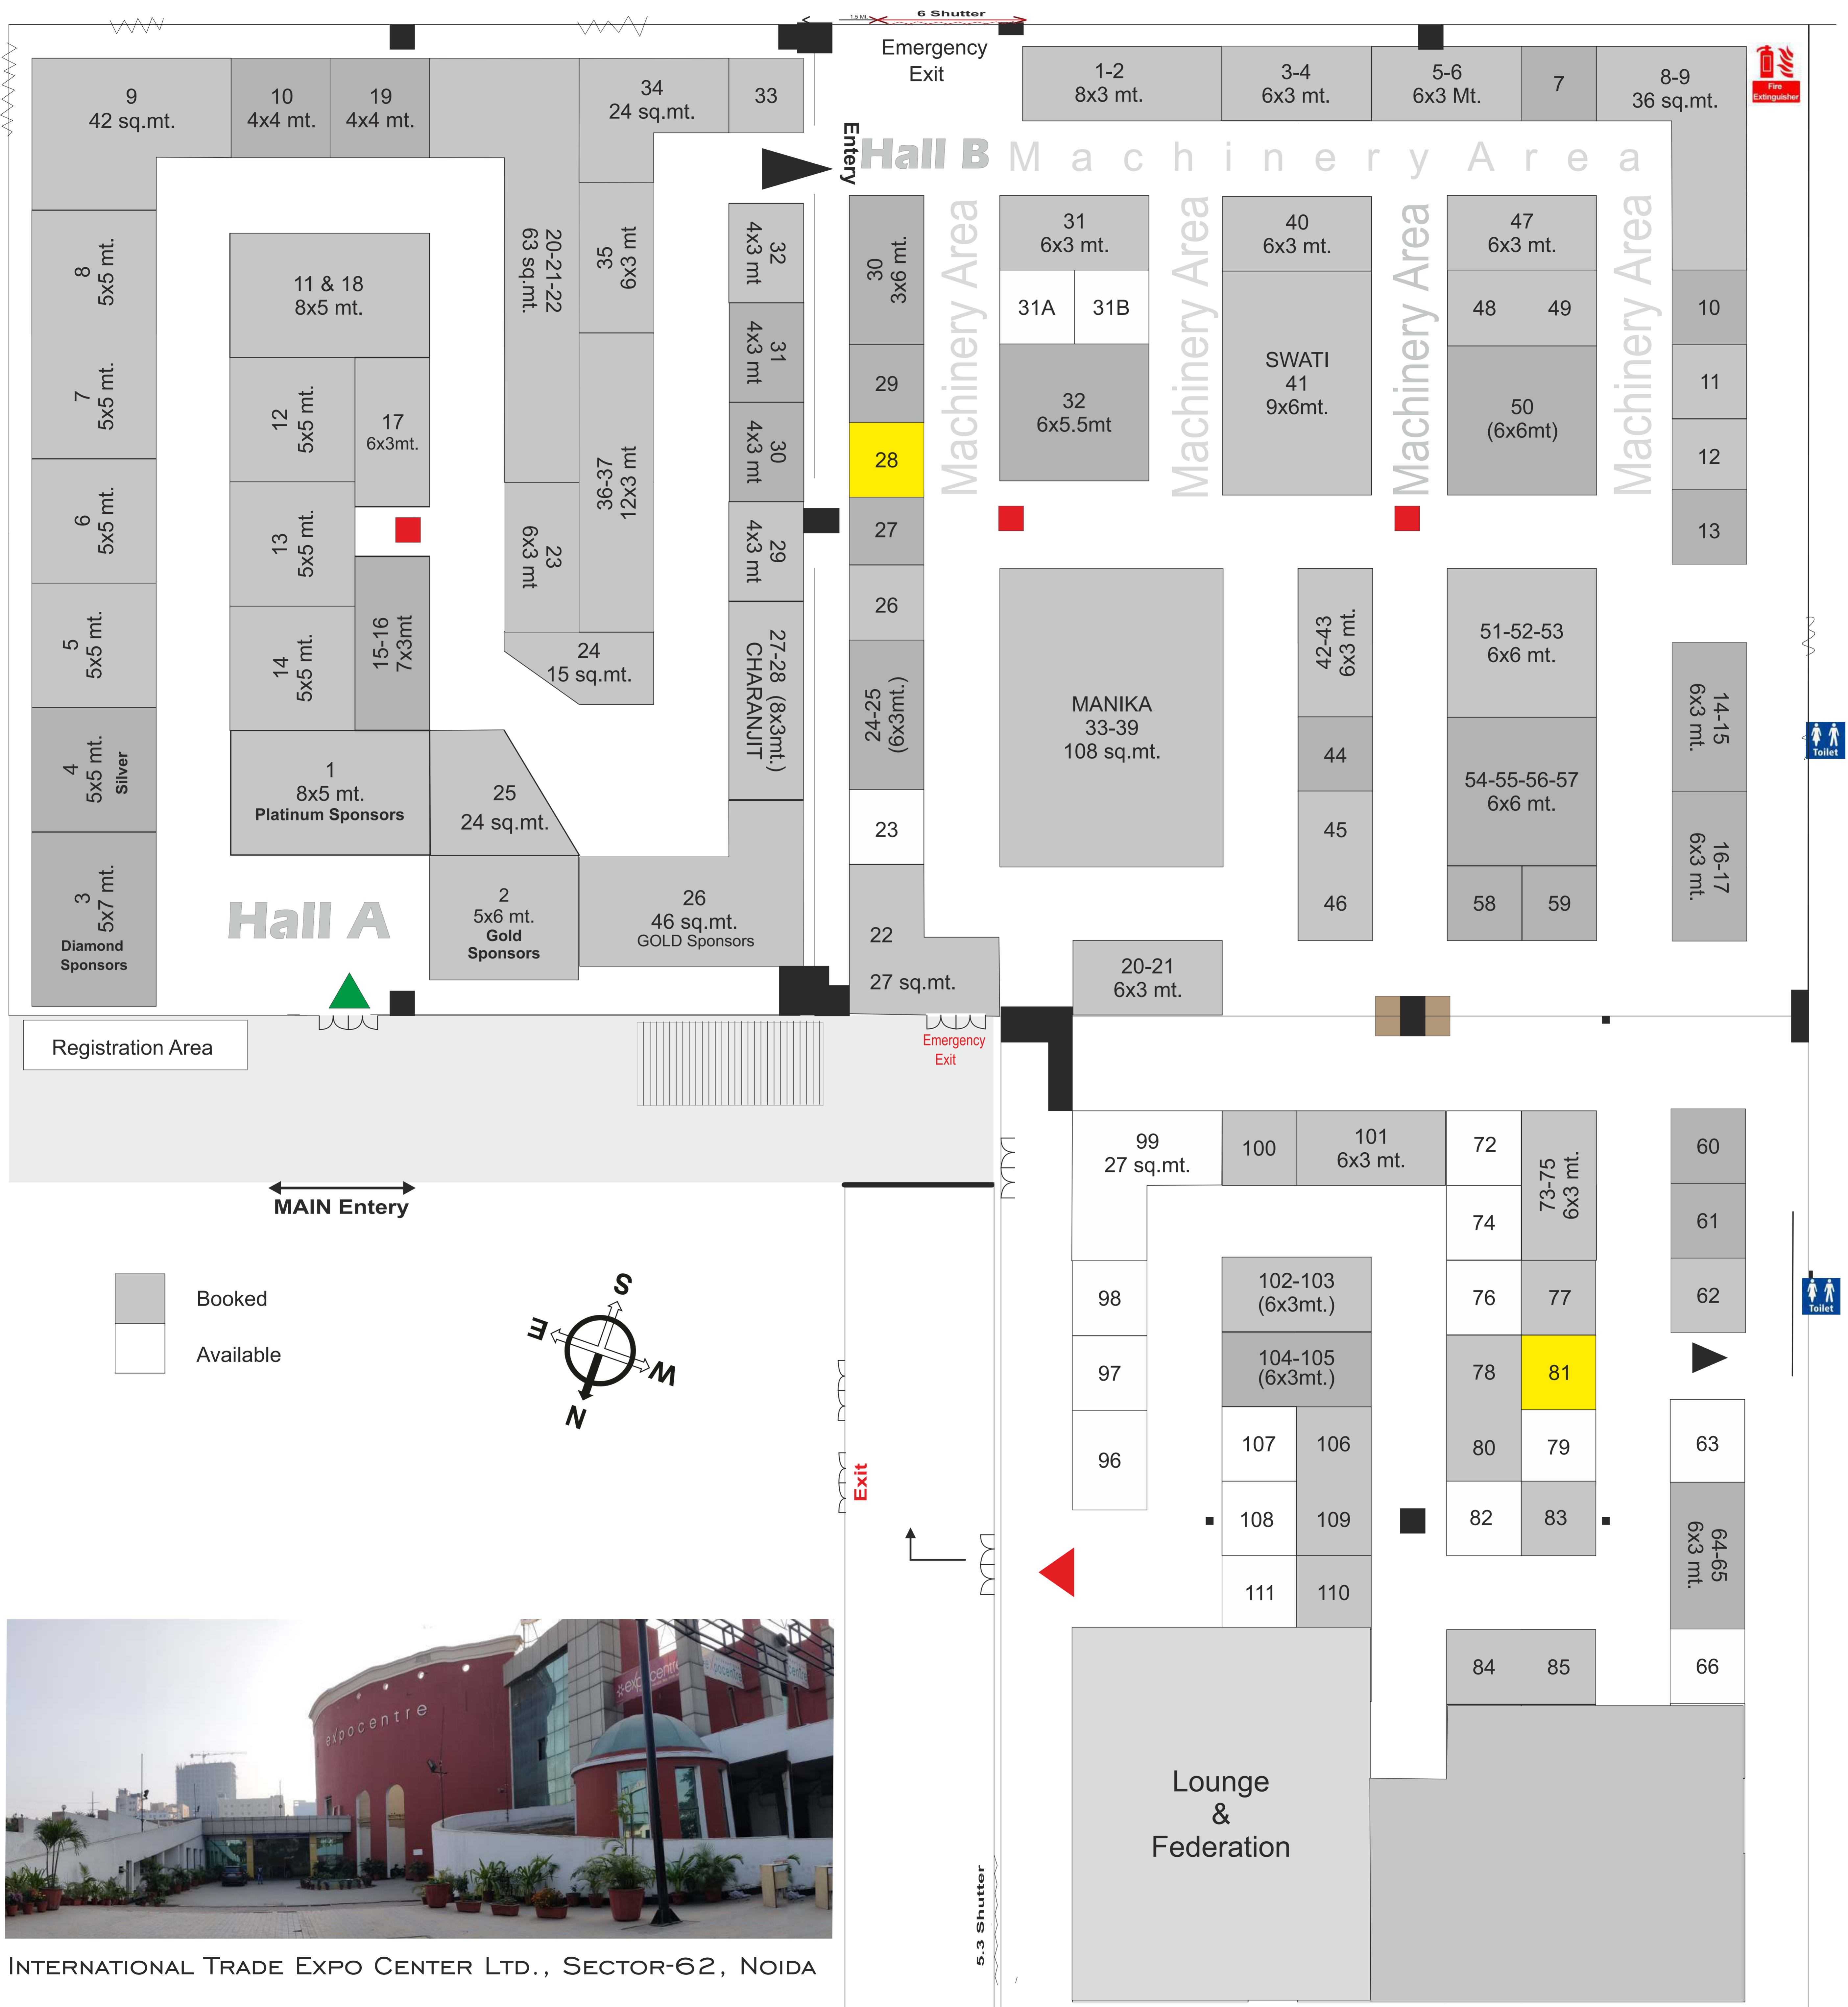

# Floor Plan

INTERNATIONAL TRADE EXPO CENTER LTD., SECTOR-62, NOIDA